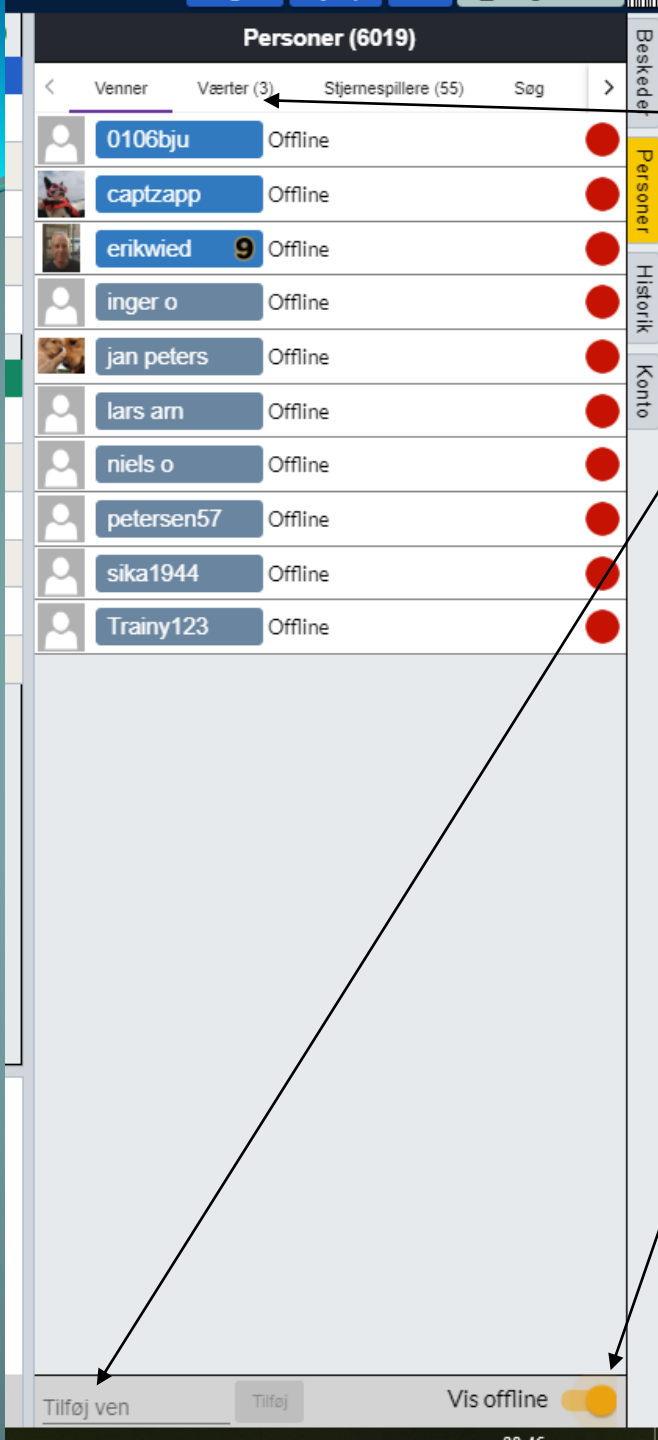

- Vælg Venner – øverst til venstre i højremenuen.
- Tilføj ven – nederst til venstre i højremenuen.
- Klik evt. på ”Vis offline” for også at vise dem som er offline.